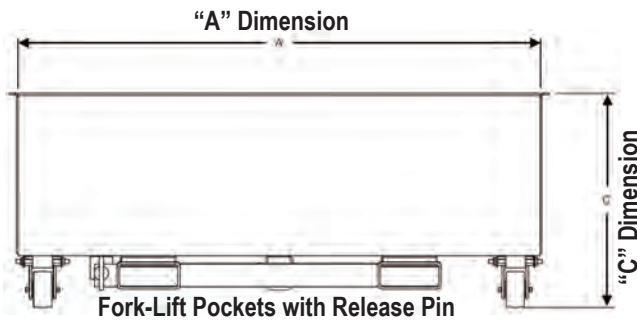

## M.W. WATERMARK™ SELF-DUMPING FILTER CAKE DUMPSTER SIZES

<u>470mm Press</u>	“A”	“B”	“C”
40007276	36"	36"	23.75"
40000461	44"	36"	23.75"

<u>630mm Press</u>	“A”	“B”	“C”
40000461	44"	36"	23.75"
40000462	52"	36"	23.75"
40000463	60"	36"	23.75"
40000464	72"	36"	23.75"
40000465	82"	36"	23.75"

<u>800mm Press</u>	“A”	“B”	“C”
40000467	48"	42"	23.75"
40000468	60"	42"	23.75"
40000466	72"	42"	23.75"
40001817	84"	42"	23.75"

<u>1000mm Press</u>	“A”	“B”	“C”
40000469	58"	52"	23.75"
40005634	82"	52"	23.75"
40000470	60"	66"	23.75"

“A” and “B” are inner dimensions and do not include the approximate 1.5” lip around the top edge.