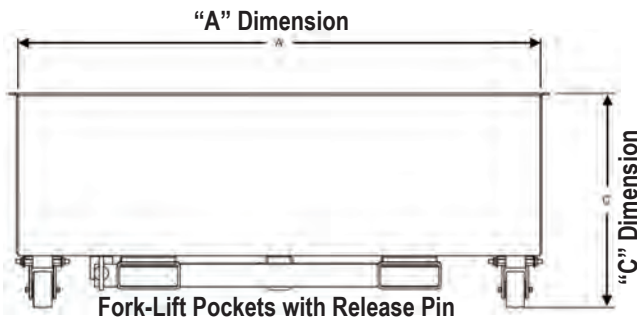

M.W. WATERMARK™ SELF-DUMPING FILTER CAKE DUMPSTER SIZES

<u>470mm Press</u>	"A"	"B"	"C"
40007276	36"	36"	23.75"
40000461	44"	36"	23.75"
<u>630mm Press</u>	"A"	"B"	"C"
40000461	44"	36"	23.75"
40000462	52"	36"	23.75"
40000463	60"	36"	23.75"
40000464	72"	36"	23.75"
40000465	82"	36"	23.75"

<u>800mm Press</u>	"A"	"B"	"C"
40000467	48"	42"	23.75"
40000468	60"	42"	23.75"
40000466	72"	42"	23.75"
40001817	84"	42"	23.75"
<u>1000mm Press</u>	"A"	"B"	"C"
40000469	58"	52"	23.75"
40005634	82"	52"	23.75"
40000470	60"	66"	23.75"

"A" and "B" are inner dimensions and do not include the approximate 1.5" lip around the top edge.

Accessories

Please contact us for dumpster and accessories pricing.

- 40000844 CASTER RIGID 4" X 2" POLYOLEFIN 500 LB CAP
- 40000171 CASTER SWIVEL 4" X 2" POLYOLEFIN 500 LB CAP
- 40003900 DUMPSTER STRAP 21"
- 40000157 STRAP 15" X 3" W/ LOOP ON BOTH ENDS 5000LB CAP
- 40000158 STRAP 30" X 3" W/ LOOP ON BOTH ENDS 5000LB CAP
- 40000037 BULK BAG 1 CU YD UN13H3/Y CERT W/ 3-MIL LINER