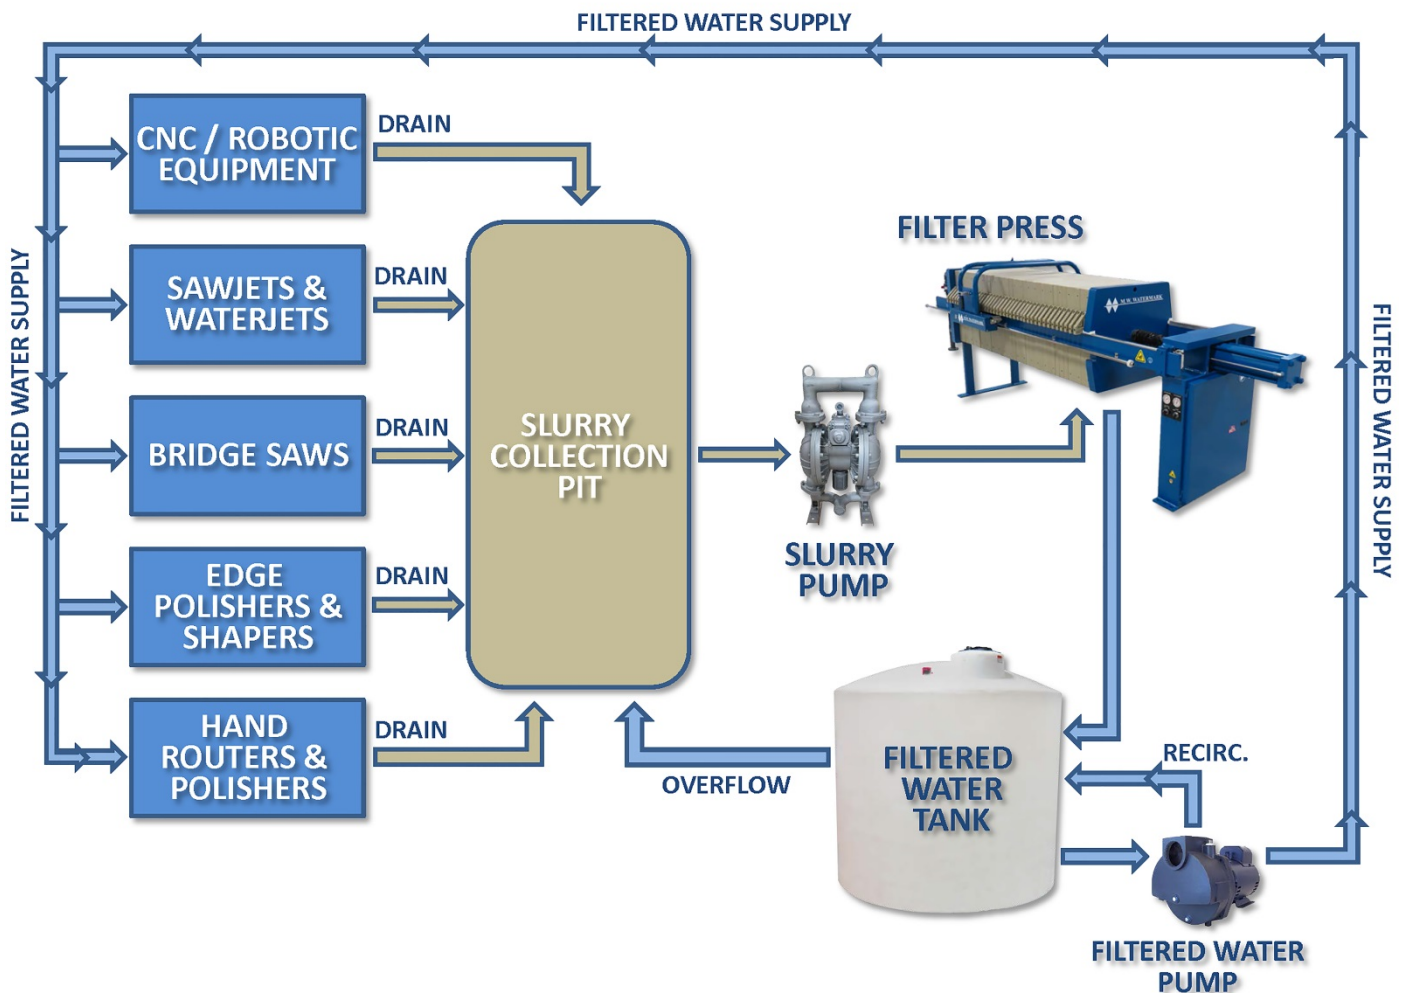

M.W. WATERMARK™ STONE FABRICATION RECYCLING SYSTEM

Benefits of working with M.W. Watermark:

- M.W. Watermark offers you greater flexibility in water system design. We don't require the purchase of an entire system – if you simply require a filter press to dewater solids in your central collection pit, we can provide just that.
- Why pay a system integrator's premium to expand your filter press or add supplemental presses? Work with the OEM, M.W. Watermark – the authority on filter press technology. Our team has over 20 years of direct experience in the stone fabrication industry.
- When you work with M.W. Watermark, you can continue to utilize your existing tanks and pumps. We don't require the purchase of unnecessary components, as we specialize in supplying you with the best filter press for your particular operation.
- We accept filter press trade-ins of any brand toward the purchase of a new M.W. Watermark filter press.

M.W. WATERMARK – Equipment and Service for Filtration, Process, and Dewatering Needs