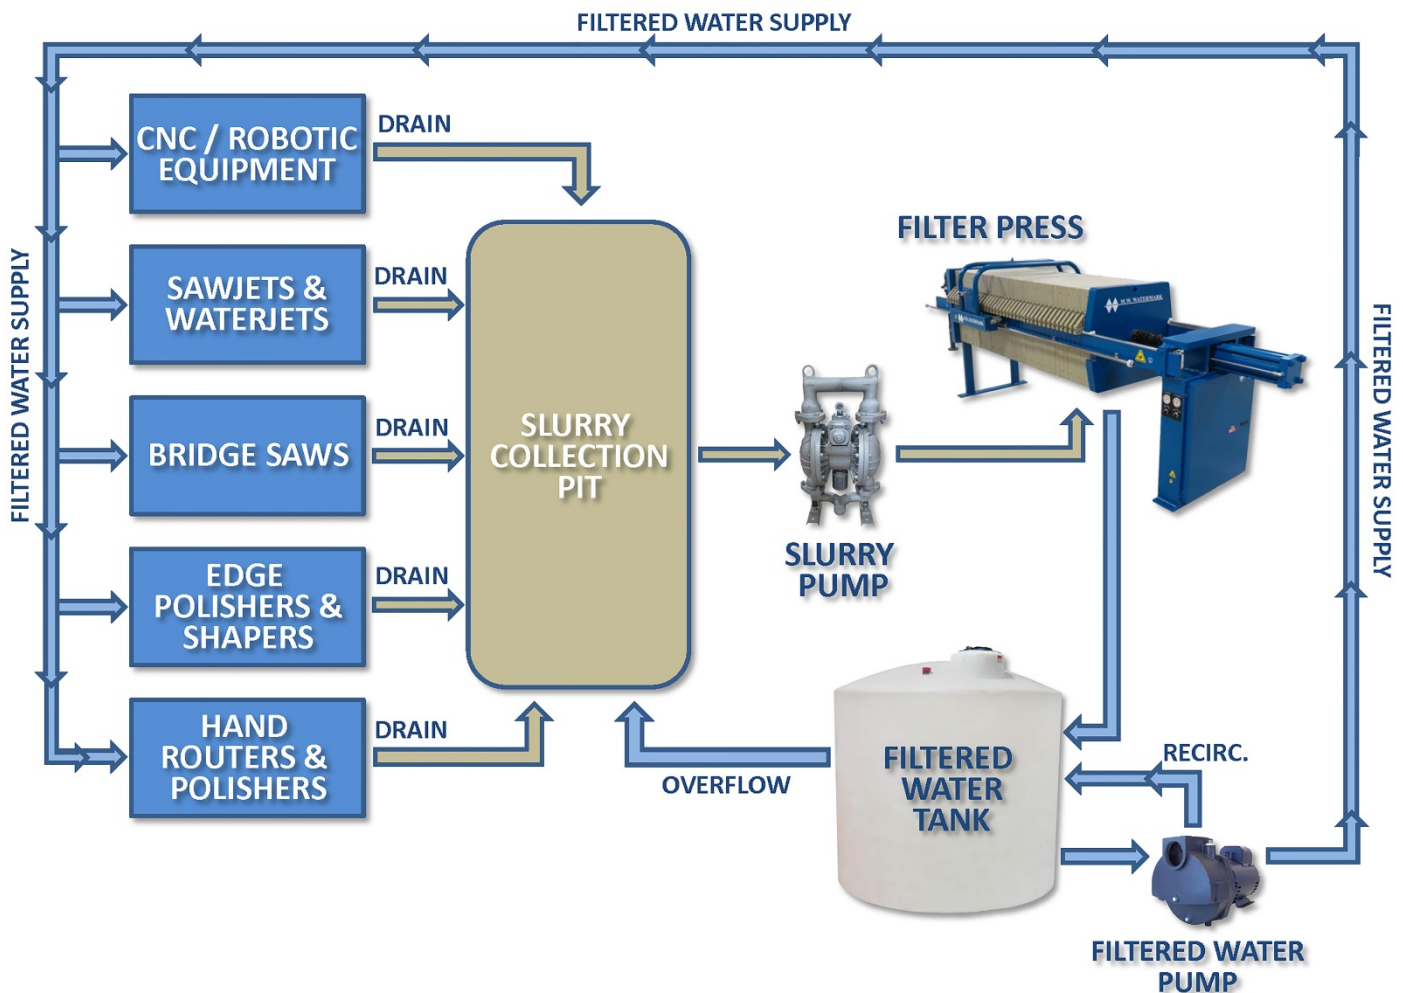

## M.W. WATERMARK™ STONE FABRICATION RECYCLING SYSTEM

Benefits of working with M.W. Watermark:

- M.W. Watermark offers you greater flexibility in water system design. We don't require the purchase of an entire system – if you simply require a filter press to dewater solids in your central collection pit, we can provide just that.
- Why pay a system integrator's premium to expand your filter press or add supplemental presses? Work with the OEM, M.W. Watermark – the authority on filter press technology. Our team has over 20 years of direct experience in the stone fabrication industry.
- When you work with M.W. Watermark, you can continue to utilize your existing tanks and pumps. We don't require the purchase of unnecessary components, as we specialize in supplying you with the best filter press for your particular operation.
- We accept filter press trade-ins of any brand toward the purchase of a new M.W. Watermark filter press.

M.W. WATERMARK – Equipment and Service for Filtration, Process, and Dewatering Needs