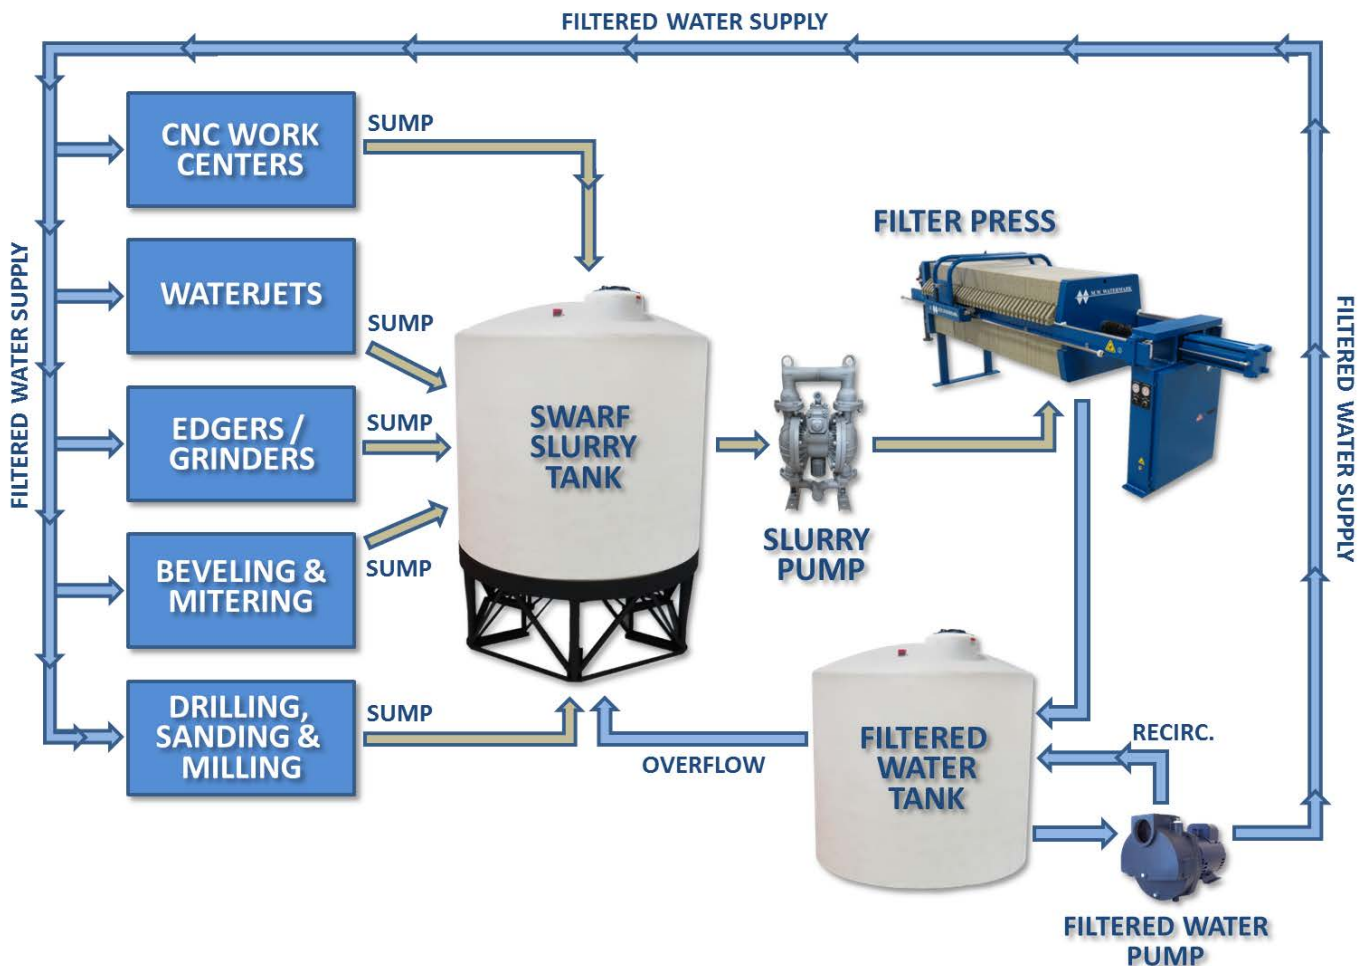

M.W. WATERMARK™ GLASS FABRICATION RECYCLING SYSTEM

Benefits of working with M.W. Watermark:

- M.W. Watermark offers you greater flexibility in water system design. We don't require the purchase of an entire system – if you simply require a filter press to dewater solids in your central collection tank, we can provide just that.
- Why pay a system integrator's premium to expand your filter press or add supplemental presses? Work with the OEM, M.W. Watermark – the authority on filter press technology. Our team has over 20 years of direct experience in the glass fabrication industry.
- When you work with M.W. Watermark, you can continue to utilize your existing tanks and pumps. We don't require the purchase of unnecessary components, as we specialize in supplying you with the best filter press for your particular operation.
- We accept filter press trade-ins of any brand toward the purchase of a new M.W. Watermark filter press.