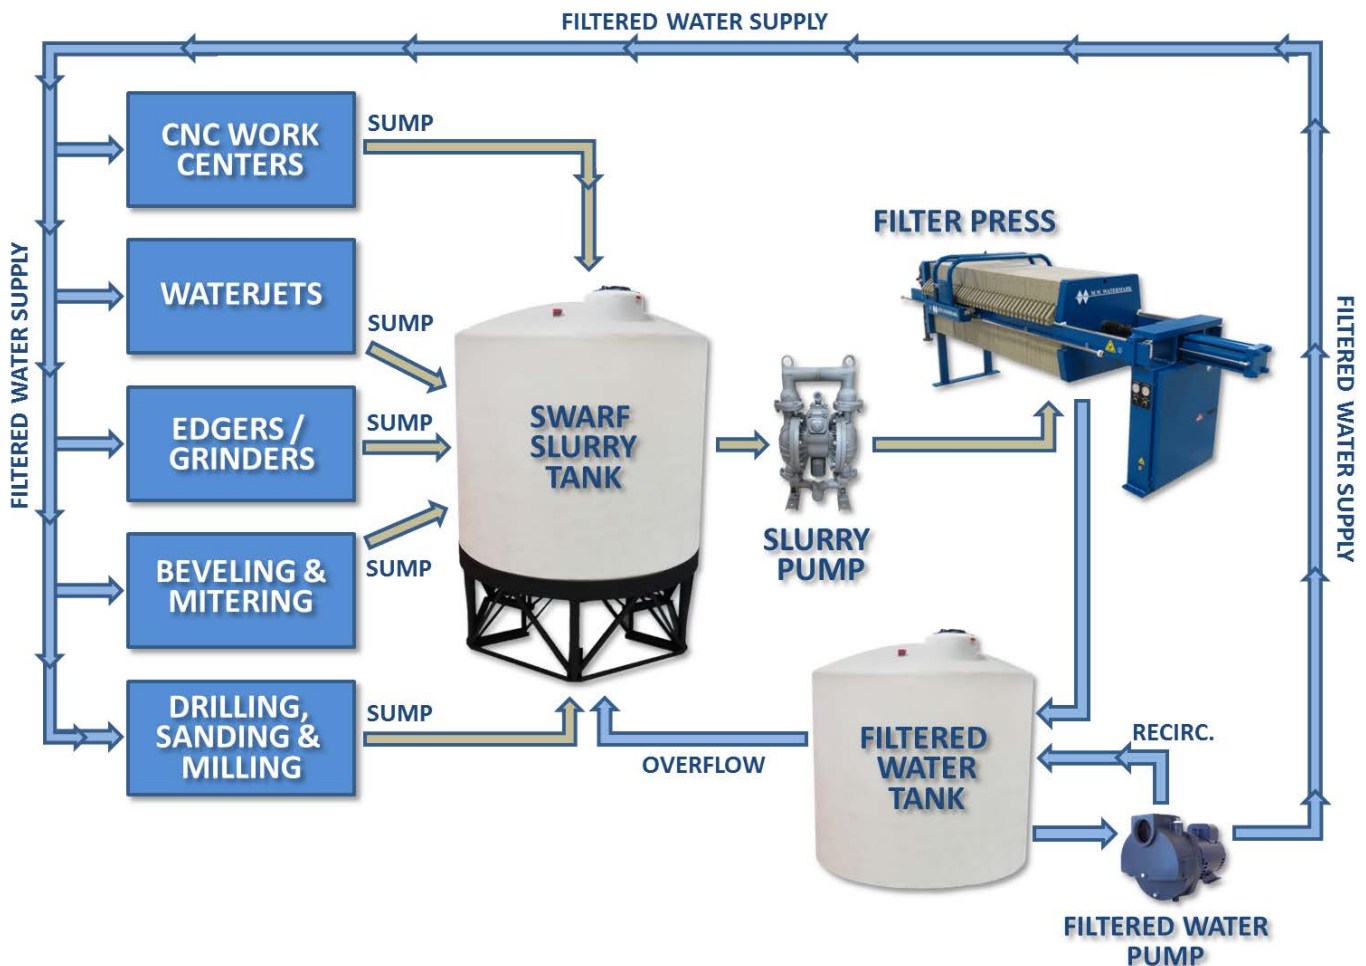

## **M.W. WATERMARK™ GLASS FABRICATION RECYCLING SYSTEM**

Benefits of working with M.W. Watermark:

- M.W. Watermark offers you greater flexibility in water system design. We don't require the purchase of an entire system – if you simply require a filter press to dewater solids in your central collection tank, we can provide just that.
- Why pay a system integrator's premium to expand your filter press or add supplemental presses? Work with the OEM, M.W. Watermark – the authority on filter press technology. Our team has over 20 years of direct experience in the glass fabrication industry.
- When you work with M.W. Watermark, you can continue to utilize your existing tanks and pumps. We don't require the purchase of unnecessary components, as we specialize in supplying you with the best filter press for your particular operation.
- We accept filter press trade-ins of any brand toward the purchase of a new M.W. Watermark filter press.

**M.W. WATERMARK** – Equipment and Service for Filtration, Process, and Dewatering Needs