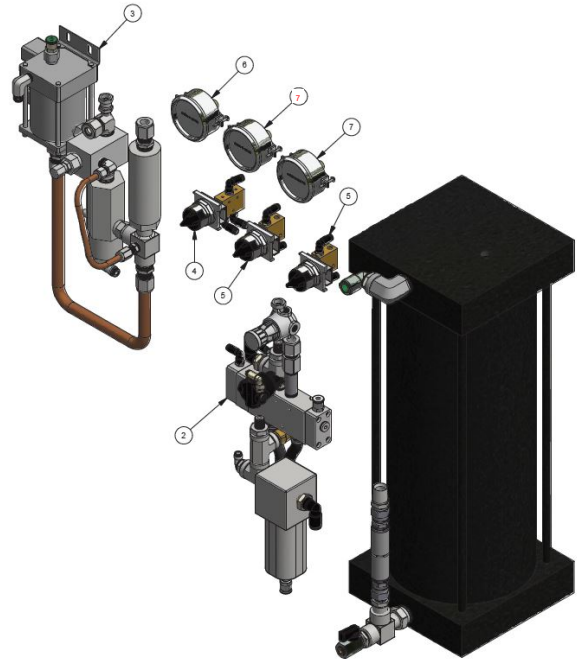

M.W. WATERMARK™ HYDRAULICS REBUILD KITS

630 Hydraulics Field Rebuild Kit (40034743)

800 Hydraulics Field Rebuild Kit (40034744)

Includes:

Item	Qty.	Part #	Description
1	1	40034733	630 Hydraulic Reservoir Assembly Kit
2	1	40000398	Air Module Assembly Press 630-800-1000
3	1	40000380	Hydraulic Module 630-1000
4	1	40000135	Switch Assembly Open/Close-Selector
5	2	40000136	Switch Assembly On/Off
6	1	40000107	Gauge 0-6000 PSI 2.5" Panel Mount 1/4" MNPT w/ Bracket
7	2	40000105	Gauge 0-160 PSI Panel Mount 1/4" MNPT w/ Bracket
8	1	40000760	Kit Colored Air Tubing for Press

Includes:

Item	Qty.	Part #	Description
1	1	40034734	800 Hydraulic Reservoir Assembly Kit
2	1	40000398	Air Module Assembly Press 630-800-1000
3	1	40000380	Hydraulic Module 630-1000
4	1	40000135	Switch Assembly Open/Close-Selector
5	2	40000136	Switch Assembly On/Off
6	1	40000107	Gauge 0-6000 PSI 2.5" Panel Mount 1/4" MNPT w/ Bracket
7	2	40000105	Gauge 0-160 PSI Panel Mount 1/4" MNPT w/ Bracket
8	1	40000760	Kit Colored Air Tubing for Press

Optional Equipment for the 630 & 800 Press:

630 Press

40000132P Cylinder 4" x 18" 630mm Press Threaded End Painted Call for Pricing

800 Press

40000953P Cylinder 6" x 24" 800mm Press Painted (Threaded) Call for Pricing

Bulkhead Fittings:

40000394	Fitting Elbow Male - 8 MSAE X 1/2" Tube Steel	Call for Pricing
40000395	Fitting Connector Male - 8 MSAE X 1/2" Tube Steel	Call for Pricing
40000396	Fitting Bulkhead Union 1/2" Tube Steel 4,000 PSI	Call for Pricing
40001685	Fitting Bulkhead Elbow 90 Deg 1/2" Tube Steel	Call for Pricing
51000000	Service and Installation of Retrofit Kits	Call for Pricing