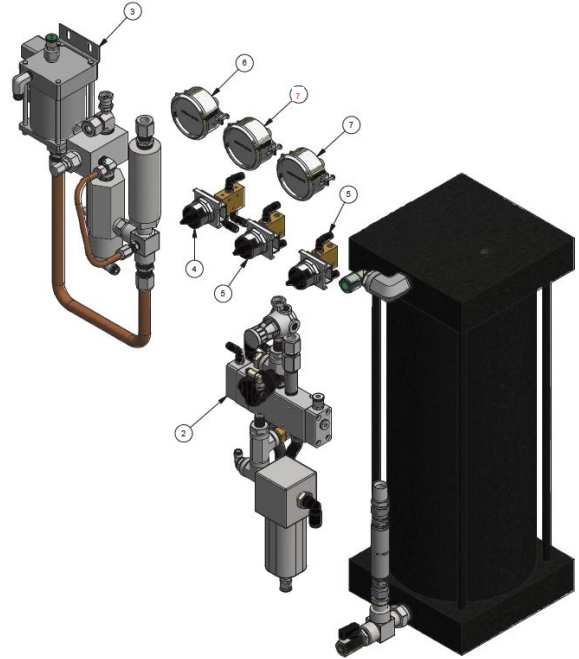

M.W. WATERMARK™ HYDRAULICS REBUILD KITS

630 Hydraulics Field Rebuild Kit (40034743)

800 Hydraulics Field Rebuild Kit (40034744)

Includes:

Item	Qty.	Part #	Description
1	1	40034733	630 Hydraulic Reservoir Assembly Kit
2	1	40000398	Air Module Assembly Press 630-800-1000
3	1	40000380	Hydraulic Module 630-1000
4	1	40000135	Switch Assembly Open/Close-Selector
5	2	40000136	Switch Assembly On/Off
6	1	40000107	Gauge 0-6000 PSI 2.5" Panel Mount 1/4" MNPT w/ Bracket
7	2	40000105	Gauge 0-160 PSI Panel Mount 1/4" MNPT w/ Bracket
8	1	40000760	Kit Colored Air Tubing for Press

Includes:

Item	Qty.	Part #	Description
1	1	40034734	800 Hydraulic Reservoir Assembly Kit
2	1	40000398	Air Module Assembly Press 630-800-1000
3	1	40000380	Hydraulic Module 630-1000
4	1	40000135	Switch Assembly Open/Close-Selector
5	2	40000136	Switch Assembly On/Off
6	1	40000107	Gauge 0-6000 PSI 2.5" Panel Mount 1/4" MNPT w/ Bracket
7	2	40000105	Gauge 0-160 PSI Panel Mount 1/4" MNPT w/ Bracket
8	1	40000760	Kit Colored Air Tubing for Press

Optional Equipment for the 630 & 800 Press:

630 Press

40044229 Cylinder 4" x 18" 630mm Press Threaded End Painted Call for Pricing

800 Press

40051959 Cylinder 6" x 24" 800mm Press Painted (Threaded) Call for Pricing

Bulkhead Fittings:

40000394	Fitting Elbow Male - 8 MSAE X 1/2" Tube Steel	Call for Pricing
40000395	Fitting Connector Male - 8 MSAE X 1/2" Tube Steel	Call for Pricing
40000396	Fitting Bulkhead Union 1/2" Tube Steel 4,000 PSI	Call for Pricing
40001685	Fitting Bulkhead Elbow 90 Deg 1/2" Tube Steel	Call for Pricing
51000000	Service and Installation of Retrofit Kits	Call for Pricing