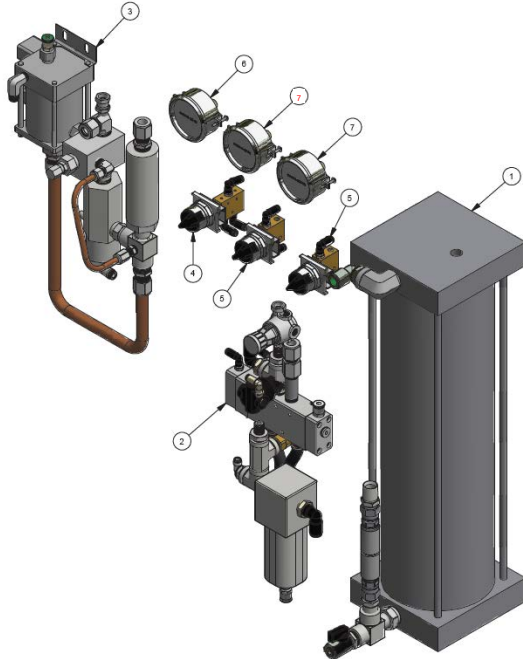

M.W. WATERMARK™ HYDRAULICS REBUILD KITS

630 Hydraulics Field Rebuild Kit (40034743)

800 Hydraulics Field Rebuild Kit (40034744)

Includes:

Item	Qty.	Part #	Description
1	1	40034733	630 Hydraulic Reservoir Assembly Kit
2	1	40000398	Air Module Assembly Press 630-800-1000
3	1	40000380	Hydraulic Module 630-1000
4	1	40000135	Switch Assembly Open/Close-Selector
5	2	40000136	Switch Assembly On/Off
6	1	40000107	Gauge 0-6000 PSI 2.5" Panel Mount 1/4" MNPT w/ Bracket
7	2	40000105	Gauge 0-160 PSI Panel Mount 1/4" MNPT w/ Bracket
8	1	40000760	Kit Colored Air Tubing for Press

Includes:

Item	Qty.	Part #	Description
1	1	40034734	800 Hydraulic Reservoir Assembly Kit
2	1	40000398	Air Module Assembly Press 630-800-1000
3	1	40000380	Hydraulic Module 630-1000
4	1	40000135	Switch Assembly Open/Close-Selector
5	2	40000136	Switch Assembly On/Off
6	1	40000107	Gauge 0-6000 PSI 2.5" Panel Mount 1/4" MNPT w/ Bracket
7	2	40000105	Gauge 0-160 PSI Panel Mount 1/4" MNPT w/ Bracket
8	1	40000760	Kit Colored Air Tubing for Press

Optional Equipment for the 630 & 800 Press:

630 Press

40000132P Cylinder 4" x 18" 630mm Press Threaded End Painted Call for Pricing

800 Press

40000953P Cylinder 6" x 24" 800mm Press Painted (Threaded) Call for Pricing

Bulkhead Fittings:

40000394	Fitting Elbow Male - 8 MSAE X 1/2" Tube Steel	Call for Pricing
40000395	Fitting Connector Male - 8 MSAE X 1/2" Tube Steel	Call for Pricing
40000396	Fitting Bulkhead Union 1/2" Tube Steel 4,000 PSI	Call for Pricing
40001685	Fitting Bulkhead Elbow 90 Deg 1/2" Tube Steel	Call for Pricing
51000000	Service and Installation of Retrofit Kits	Call for Pricing