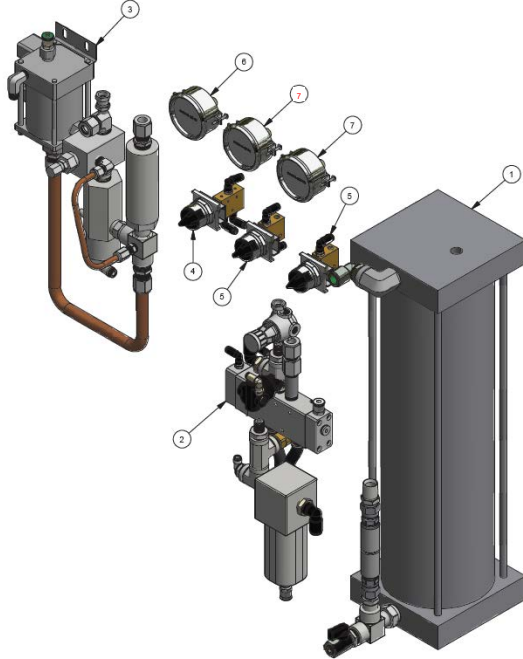

M.W. WATERMARK™ HYDRAULICS REBUILD KITS

630 Hydraulics Field Rebuild Kit (40034743)

800 Hydraulics Field Rebuild Kit (40034744)

Includes:

Item	Qty.	Part #	Description
1	1	40034733	630 Hydraulic Reservoir Assembly Kit
2	1	40000398	Air Module Assembly Press 630-800-1000
3	1	40000380	Hydraulic Module 630-1000
4	1	40000135	Switch Assembly Open/Close-Selector
5	2	40000136	Switch Assembly On/Off
6	1	40000107	Gauge 0-6000 PSI 2.5" Panel Mount 1/4" MNPT w/ Bracket
7	2	40000105	Gauge 0-160 PSI Panel Mount 1/4" MNPT w/ Bracket
8	1	40000760	Kit Colored Air Tubing for Press

Includes:

Item	Qty.	Part #	Description
1	1	40034734	800 Hydraulic Reservoir Assembly Kit
2	1	40000398	Air Module Assembly Press 630-800-1000
3	1	40000380	Hydraulic Module 630-1000
4	1	40000135	Switch Assembly Open/Close-Selector
5	2	40000136	Switch Assembly On/Off
6	1	40000107	Gauge 0-6000 PSI 2.5" Panel Mount 1/4" MNPT w/ Bracket
7	2	40000105	Gauge 0-160 PSI Panel Mount 1/4" MNPT w/ Bracket
8	1	40000760	Kit Colored Air Tubing for Press

Optional Equipment for the 630 & 800 Press:

630 Press

40044229 Cylinder 4" x 18" 630mm Press Threaded End Painted Call for Pricing

800 Press

40051959 Cylinder 6" x 24" 800mm Press Painted (Threaded) Call for Pricing

Bulkhead Fittings:

40000394	Fitting Elbow Male - 8 MSAE X 1/2" Tube Steel	Call for Pricing
40000395	Fitting Connector Male - 8 MSAE X 1/2" Tube Steel	Call for Pricing
40000396	Fitting Bulkhead Union 1/2" Tube Steel 4,000 PSI	Call for Pricing
40001685	Fitting Bulkhead Elbow 90 Deg 1/2" Tube Steel	Call for Pricing
51000000	Service and Installation of Retrofit Kits	Call for Pricing