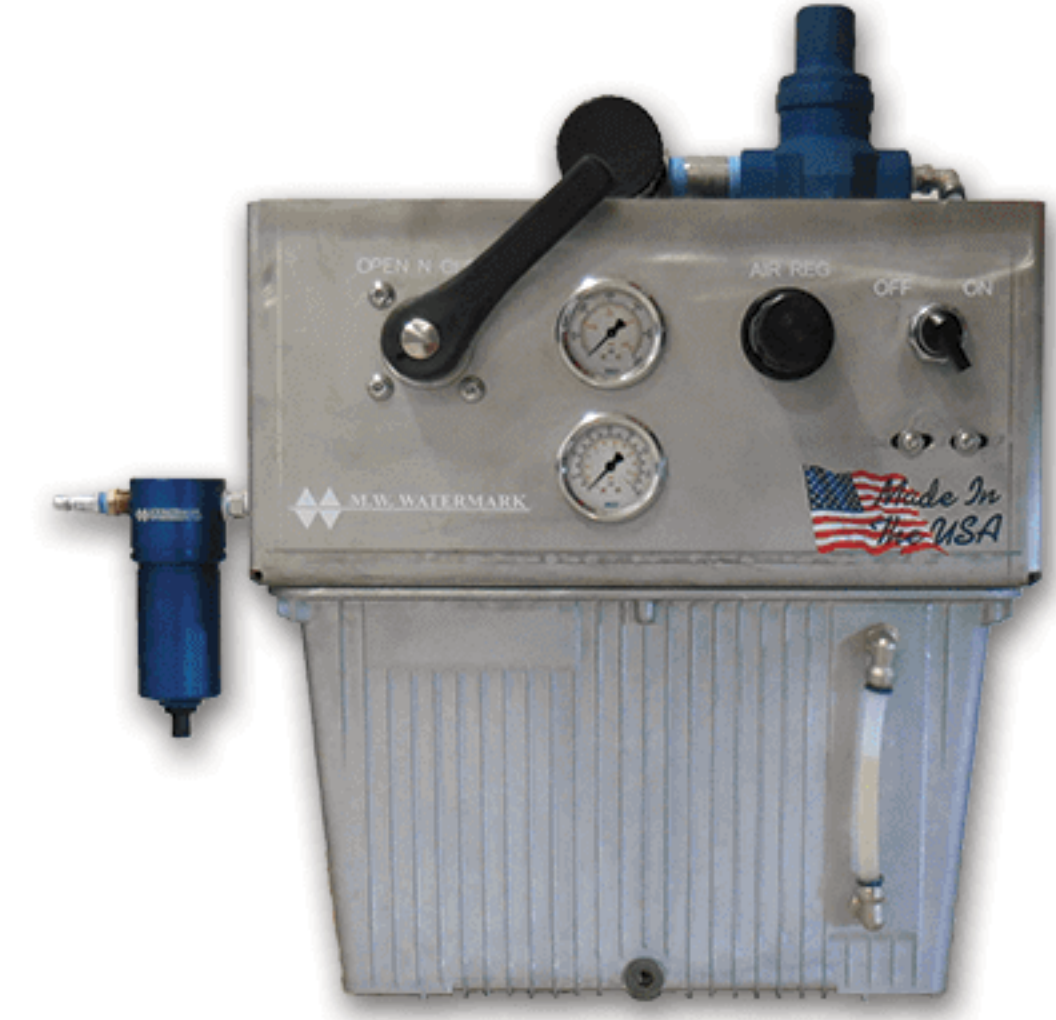

M.W. WATERMARK™ AFTERMARKET ACCESSORIES