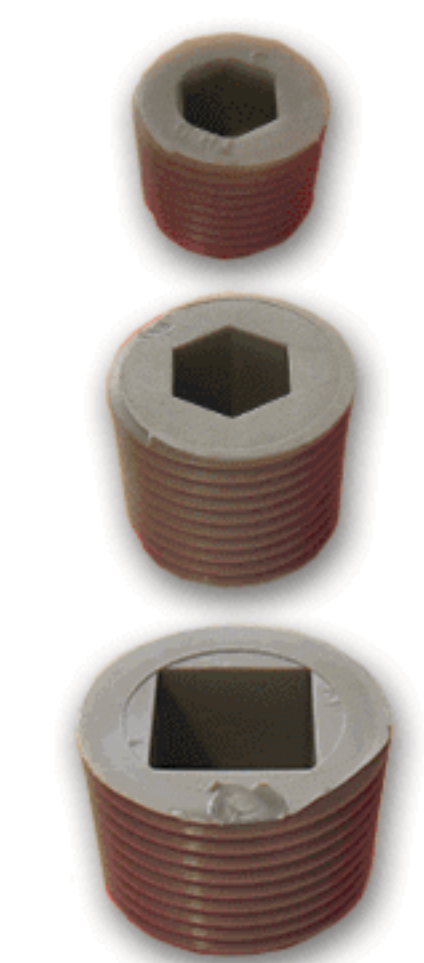

### PLATE ACCESSORIES

#### CLOTH DOGS

Black (Ends)  
 40000906  
 Blue #3  
 40000907  
 Red #1  
 40000908

Please call for pricing

**RUBBER WASHER**  
 For Cloth Dog  
 40014498

#### PLATE PLUGS

1/2"  
 40015667  
 3/8"  
 40015668  
 3/4"  
 40000392

**HANDLE**  
 w/ Hardware • Bolt On  
 40002722