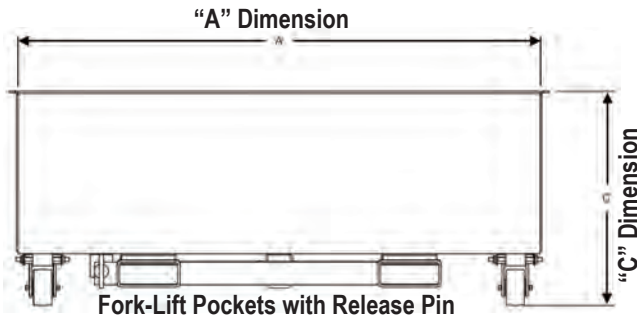

M.W. WATERMARK™ SELF-DUMPING FILTER CAKE DUMPSTER SIZES

470mm Press

	"A"	"B"	"C"
40007276	36"	36"	23.75"
40000461	44"	36"	23.75"

630mm Press

	"A"	"B"	"C"
40000461	44"	36"	23.75"
40000462	52"	36"	23.75"
40000463	60"	36"	23.75"
40000464	72"	36"	23.75"
40000465	82"	36"	23.75"

800mm Press

	"A"	"B"	"C"
40000467	48"	42"	23.75"
40000468	60"	42"	23.75"
40000466	72"	42"	23.75"
40001817	84"	42"	23.75"

1000mm Press

	"A"	"B"	"C"
40000469	58"	52"	23.75"
40005634	82"	52"	23.75"
40000470	60"	66"	23.75"

"A" and "B" are inner dimensions and do not include the approximate 1.5" lip around the top edge.

Accessories

Please contact us for dumpster and accessories pricing.

- 40000844 CASTER RIGID 4" X 2" POLYOLEFIN 500 LB CAP
- 40000171 CASTER SWIVEL 4" X 2" POLYOLEFIN 500 LB CAP
- 40003900 DUMPSTER STRAP 21"
- 40000157 STRAP 15" X 3" W/ LOOP ON BOTH ENDS 5000LB CAP
- 40000158 STRAP 30" X 3" W/ LOOP ON BOTH ENDS 5000LB CAP
- 40000037 BULK BAG 1 CU YD UN13H3/Y CERT W/ 3-MIL LINER