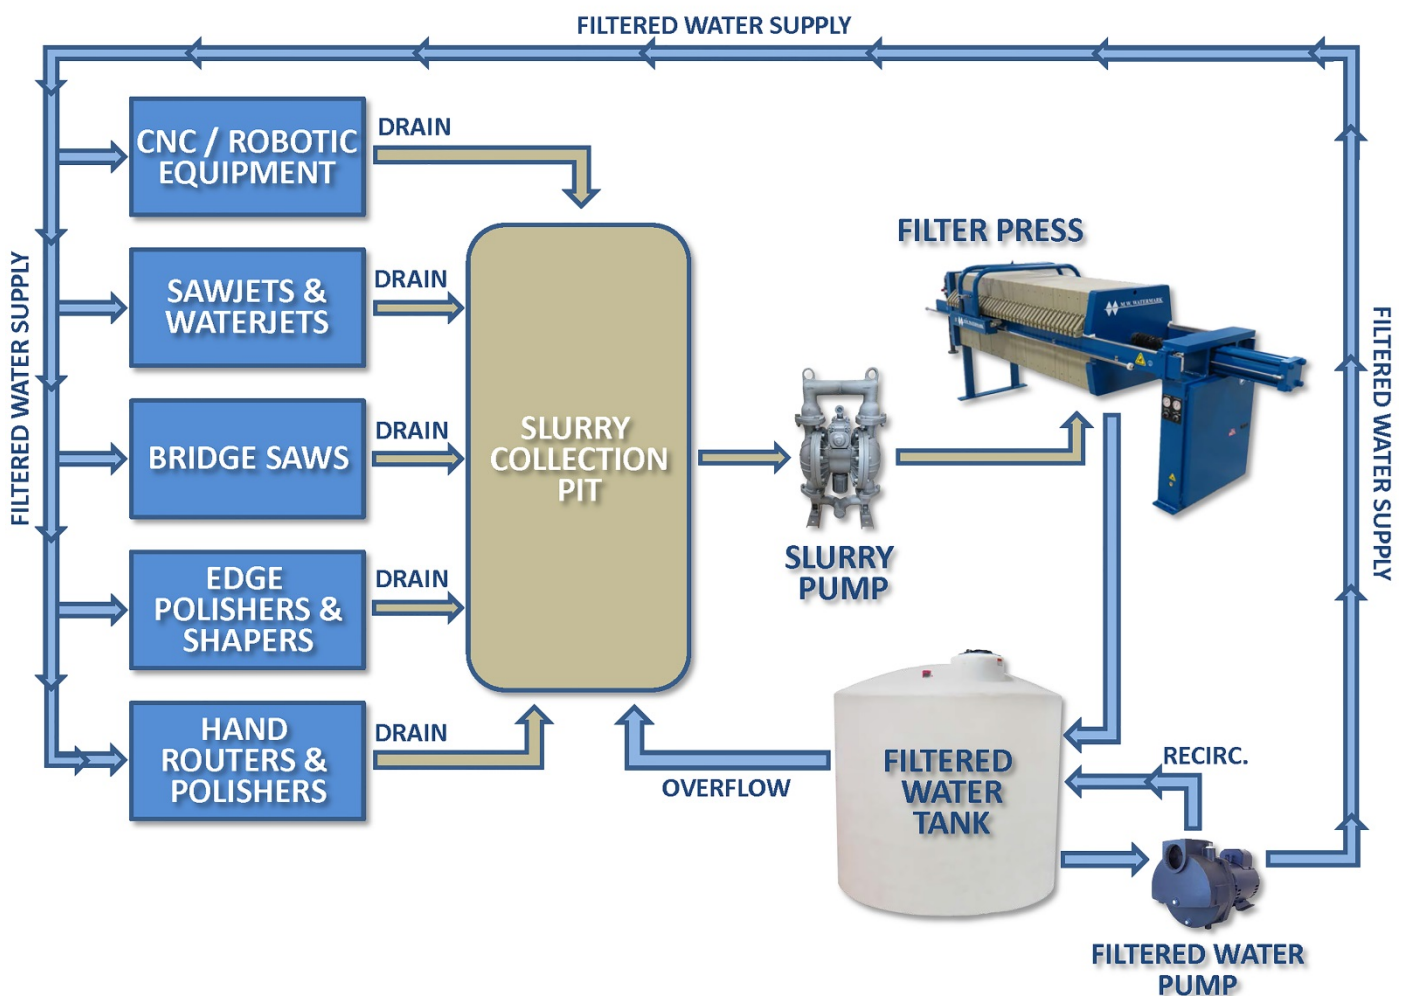

## M.W. WATERMARK™ STONE FABRICATION RECYCLING SYSTEM

Benefits of working with M.W. Watermark:

- M.W. Watermark offers you greater flexibility in water system design. We don't require the purchase of an entire system – if you simply require a filter press to dewater solids in your central collection pit, we can provide just that.
- Why pay a system integrator's premium to expand your filter press or add supplemental presses? Work with the OEM, M.W. Watermark – the authority on filter press technology. Our team has over 20 years of direct experience in the stone fabrication industry.
- When you work with M.W. Watermark, you can continue to utilize your existing tanks and pumps. We don't require the purchase of unnecessary components, as we specialize in supplying you with the best filter press for your particular operation.
- We accept filter press trade-ins of any brand toward the purchase of a new M.W. Watermark filter press.

**M.W. WATERMARK** – Equipment and Service for Filtration, Process, and Dewatering Needs  
Service • Experience • Expertise • Savings