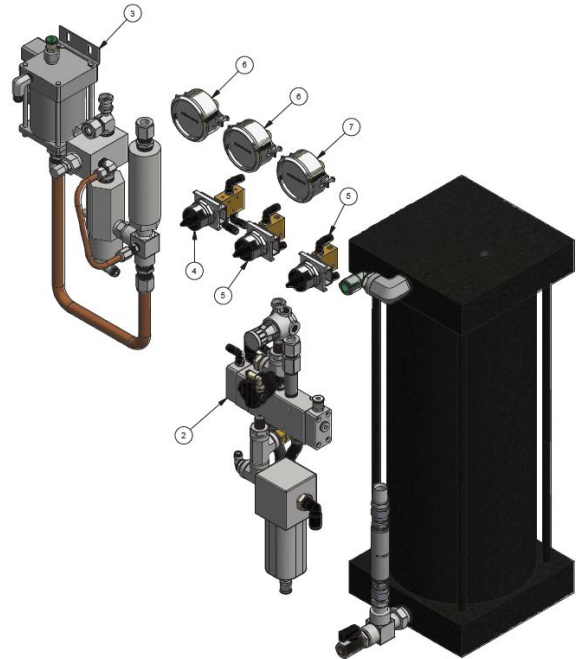

M.W. WATERMARK™ HYDRAULICS REBUILD KITS

630 Hydraulics Field Rebuild Kit (40034743)

800 Hydraulics Field Rebuild Kit (40034744)

Includes:

Item	Qty.	Part #	Description
1	1	40034733	630 Hydraulic Reservoir Assembly Kit
2	1	40000398	Air Module Assembly Press 630-800-1000
3	1	40000380	Hydraulic Module 630-1000
4	1	40000135	Switch Assembly Open/Close-Selector
5	2	40000136	Switch Assembly On/Off
6	1	40000107	Gauge 0-6000 PSI 2.5" Panel Mount 1/4" MNPT w/ Bracket
7	2	40000105	Gauge 0-160 PSI Panel Mount 1/4" MNPT w/ Bracket
8	1	40000760	Kit Colored Air Tubing for Press

Includes:

Item	Qty.	Part #	Description
1	1	40034734	800 Hydraulic Reservoir Assembly Kit
2	1	40000398	Air Module Assembly Press 630-800-1000
3	1	40000380	Hydraulic Module 630-1000
4	1	40000135	Switch Assembly Open/Close-Selector
5	2	40000136	Switch Assembly On/Off
6	1	40000107	Gauge 0-6000 PSI 2.5" Panel Mount 1/4" MNPT w/ Bracket
7	2	40000105	Gauge 0-160 PSI Panel Mount 1/4" MNPT w/ Bracket
8	1	40000760	Kit Colored Air Tubing for Press

Optional Equipment for the 630 & 800 Press:

630 Press

40000132P Cylinder 4" x 18" 630mm Press Threaded End Painted Call for Pricing

800 Press

40000953P Cylinder 6" x 24" 800mm Press Painted (Threaded) Call for Pricing

Bulkhead Fittings:

40000394	Fitting Elbow Male - 8 MSAE X 1/2" Tube Steel	Call for Pricing
40000395	Fitting Connector Male - 8 MSAE X 1/2" Tube Steel	Call for Pricing
40000396	Fitting Bulkhead Union 1/2" Tube Steel 4,000 PSI	Call for Pricing
40001685	Fitting Bulkhead Elbow 90 Deg 1/2" Tube Steel	Call for Pricing
51000000	Service and Installation of Retrofit Kits	Call for Pricing