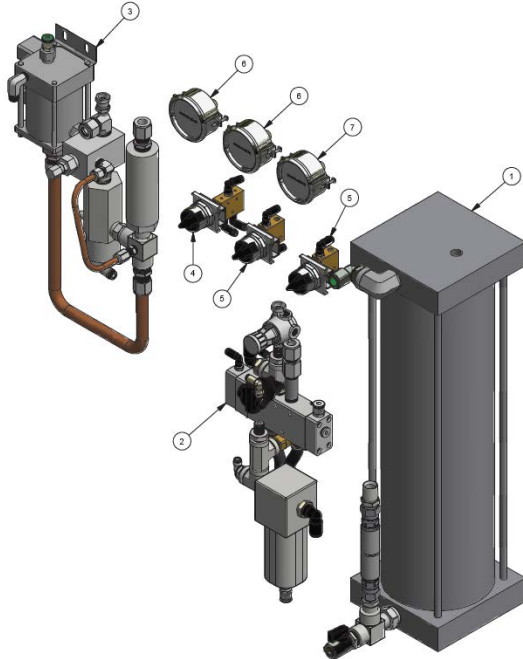

M.W. WATERMARK™ HYDRAULICS REBUILD KITS

630 Hydraulics Field Rebuild Kit (40034743)

800 Hydraulics Field Rebuild Kit (40034744)

Includes:

Item	Qty.	Part #	Description
1	1	40034733	630 Hydraulic Reservoir Assembly Kit
2	1	40000398	Air Module Assembly Press 630-800-1000
3	1	40000380	Hydraulic Module 630-1000
4	1	40000135	Switch Assembly Open/Close-Selector
5	2	40000136	Switch Assembly On/Off
6	1	40000107	Gauge 0-6000 PSI 2.5" Panel Mount 1/4" MNPT w/ Bracket
7	2	40000105	Gauge 0-160 PSI Panel Mount 1/4" MNPT w/ Bracket
8	1	40000760	Kit Colored Air Tubing for Press

Includes:

Item	Qty.	Part #	Description
1	1	40034734	800 Hydraulic Reservoir Assembly Kit
2	1	40000398	Air Module Assembly Press 630-800-1000
3	1	40000380	Hydraulic Module 630-1000
4	1	40000135	Switch Assembly Open/Close-Selector
5	2	40000136	Switch Assembly On/Off
6	1	40000107	Gauge 0-6000 PSI 2.5" Panel Mount 1/4" MNPT w/ Bracket
7	2	40000105	Gauge 0-160 PSI Panel Mount 1/4" MNPT w/ Bracket
8	1	40000760	Kit Colored Air Tubing for Press

Optional Equipment for the 630 & 800 Press:

630 Press

40000132P Cylinder 4" x 18" 630mm Press Threaded End Painted Call for Pricing

800 Press

40000953P Cylinder 6" x 24" 800mm Press Painted (Threaded) Call for Pricing

Bulkhead Fittings:

40000394	Fitting Elbow Male - 8 MSAE X 1/2" Tube Steel	Call for Pricing
40000395	Fitting Connector Male - 8 MSAE X 1/2" Tube Steel	Call for Pricing
40000396	Fitting Bulkhead Union 1/2" Tube Steel 4,000 PSI	Call for Pricing
40001685	Fitting Bulkhead Elbow 90 Deg 1/2" Tube Steel	Call for Pricing
51000000	Service and Installation of Retrofit Kits	Call for Pricing